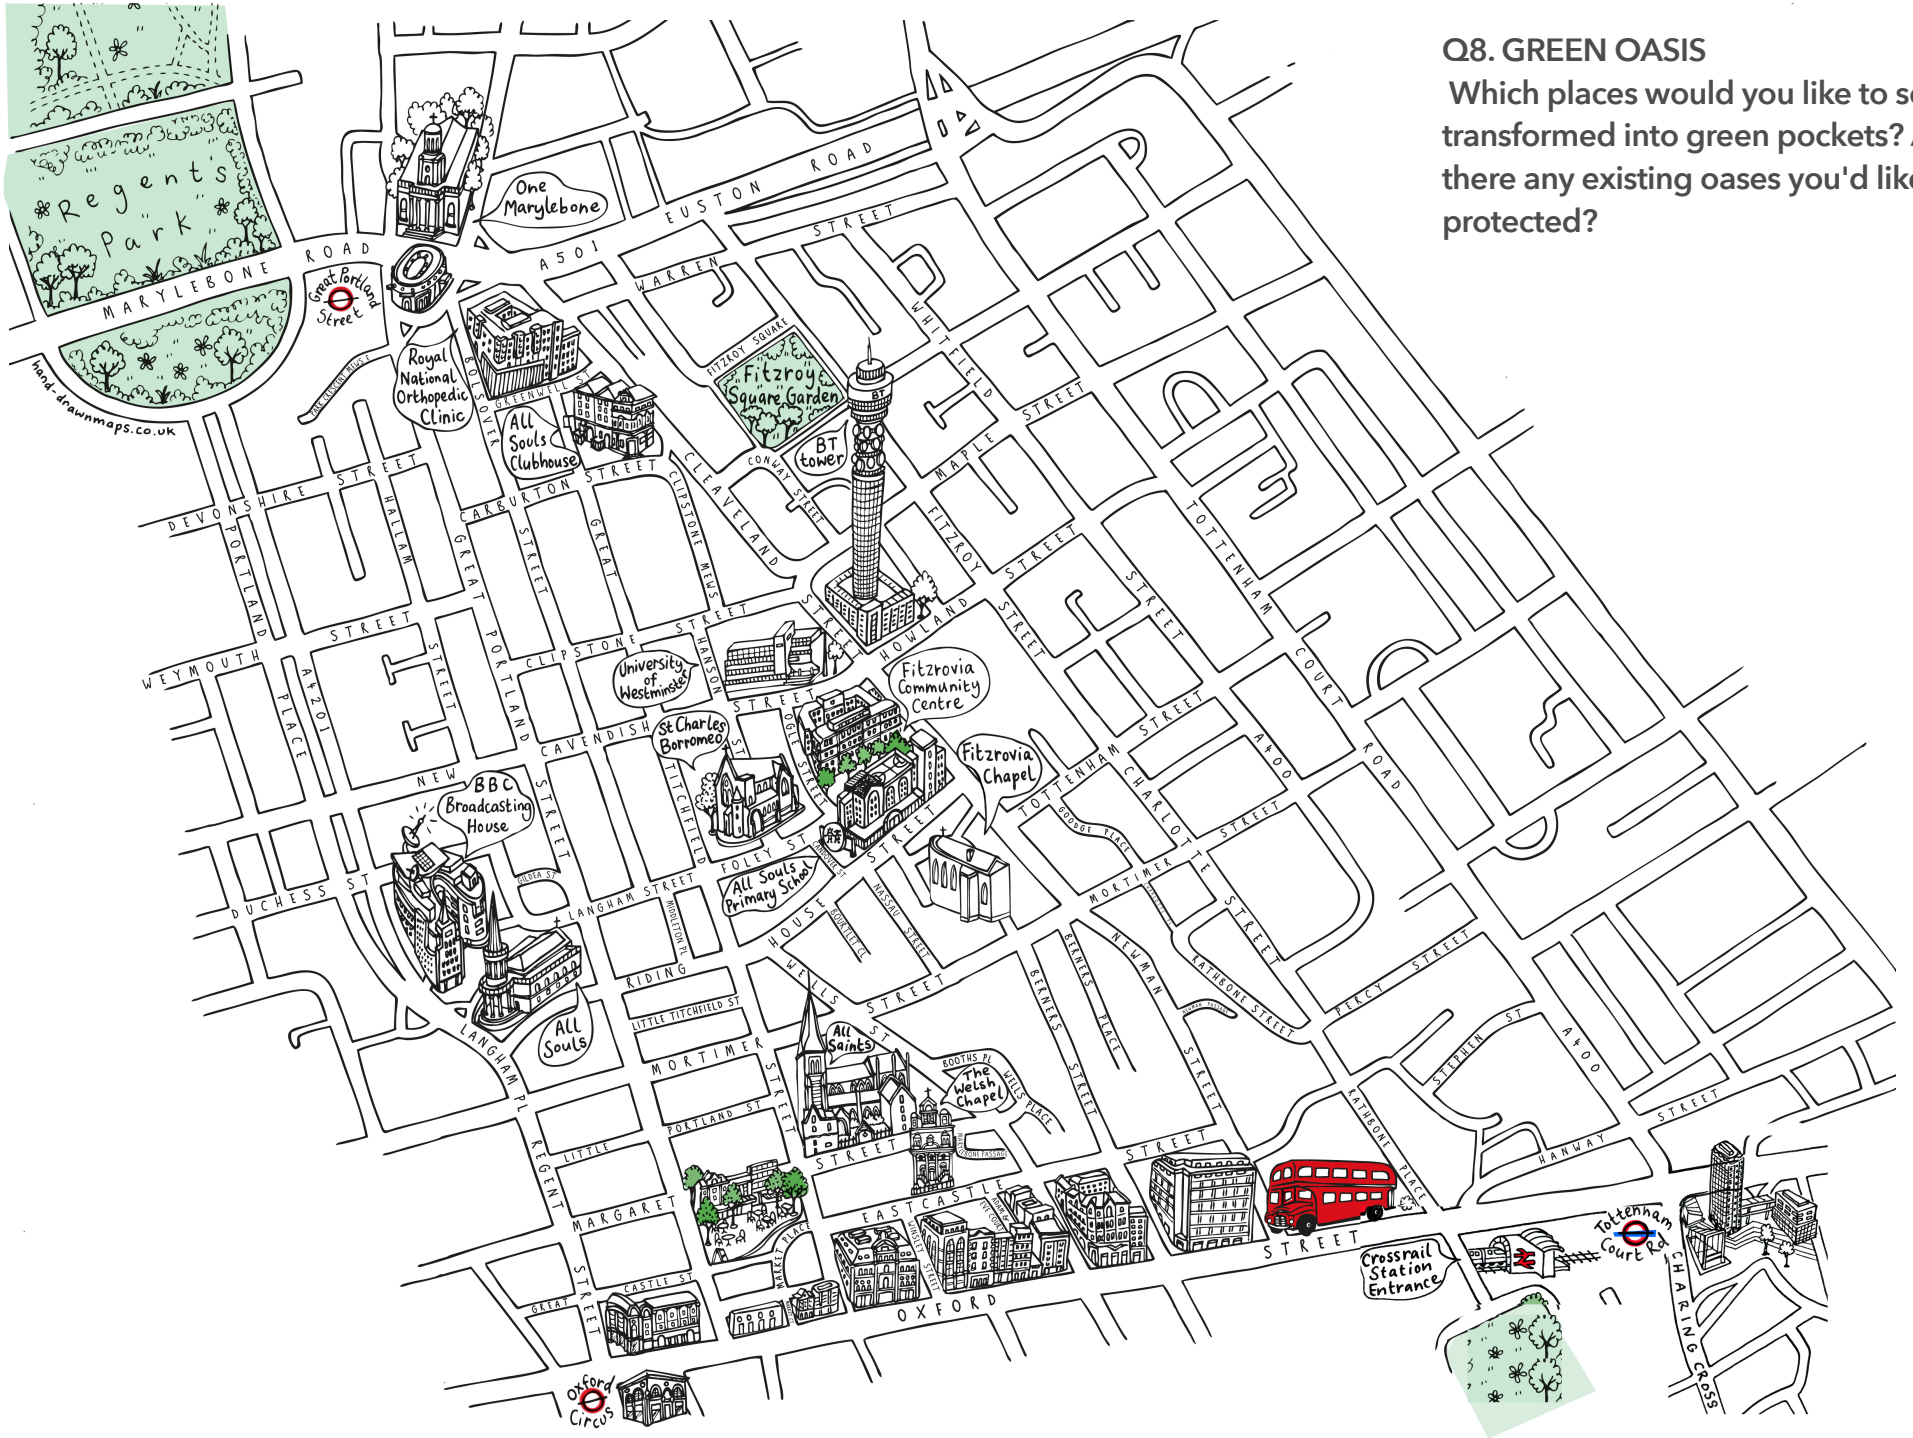

FitzWest Questions

Q8. GREEN OASIS

Which places would you like to see transformed into green pockets? Are there any existing oases you'd like protected?

Proposals

How can the FitzWest Plan improve the urban realm for us all? We can:

- Produce a FitzWest design guide for the urban realm, to be improved by using Community Infrastructure Levy funds and other resources
- Identify FitzWest oases to be protected or created
- Identify areas for additional street trees and pocket parks
- Review priorities for street lighting across the neighbourhood